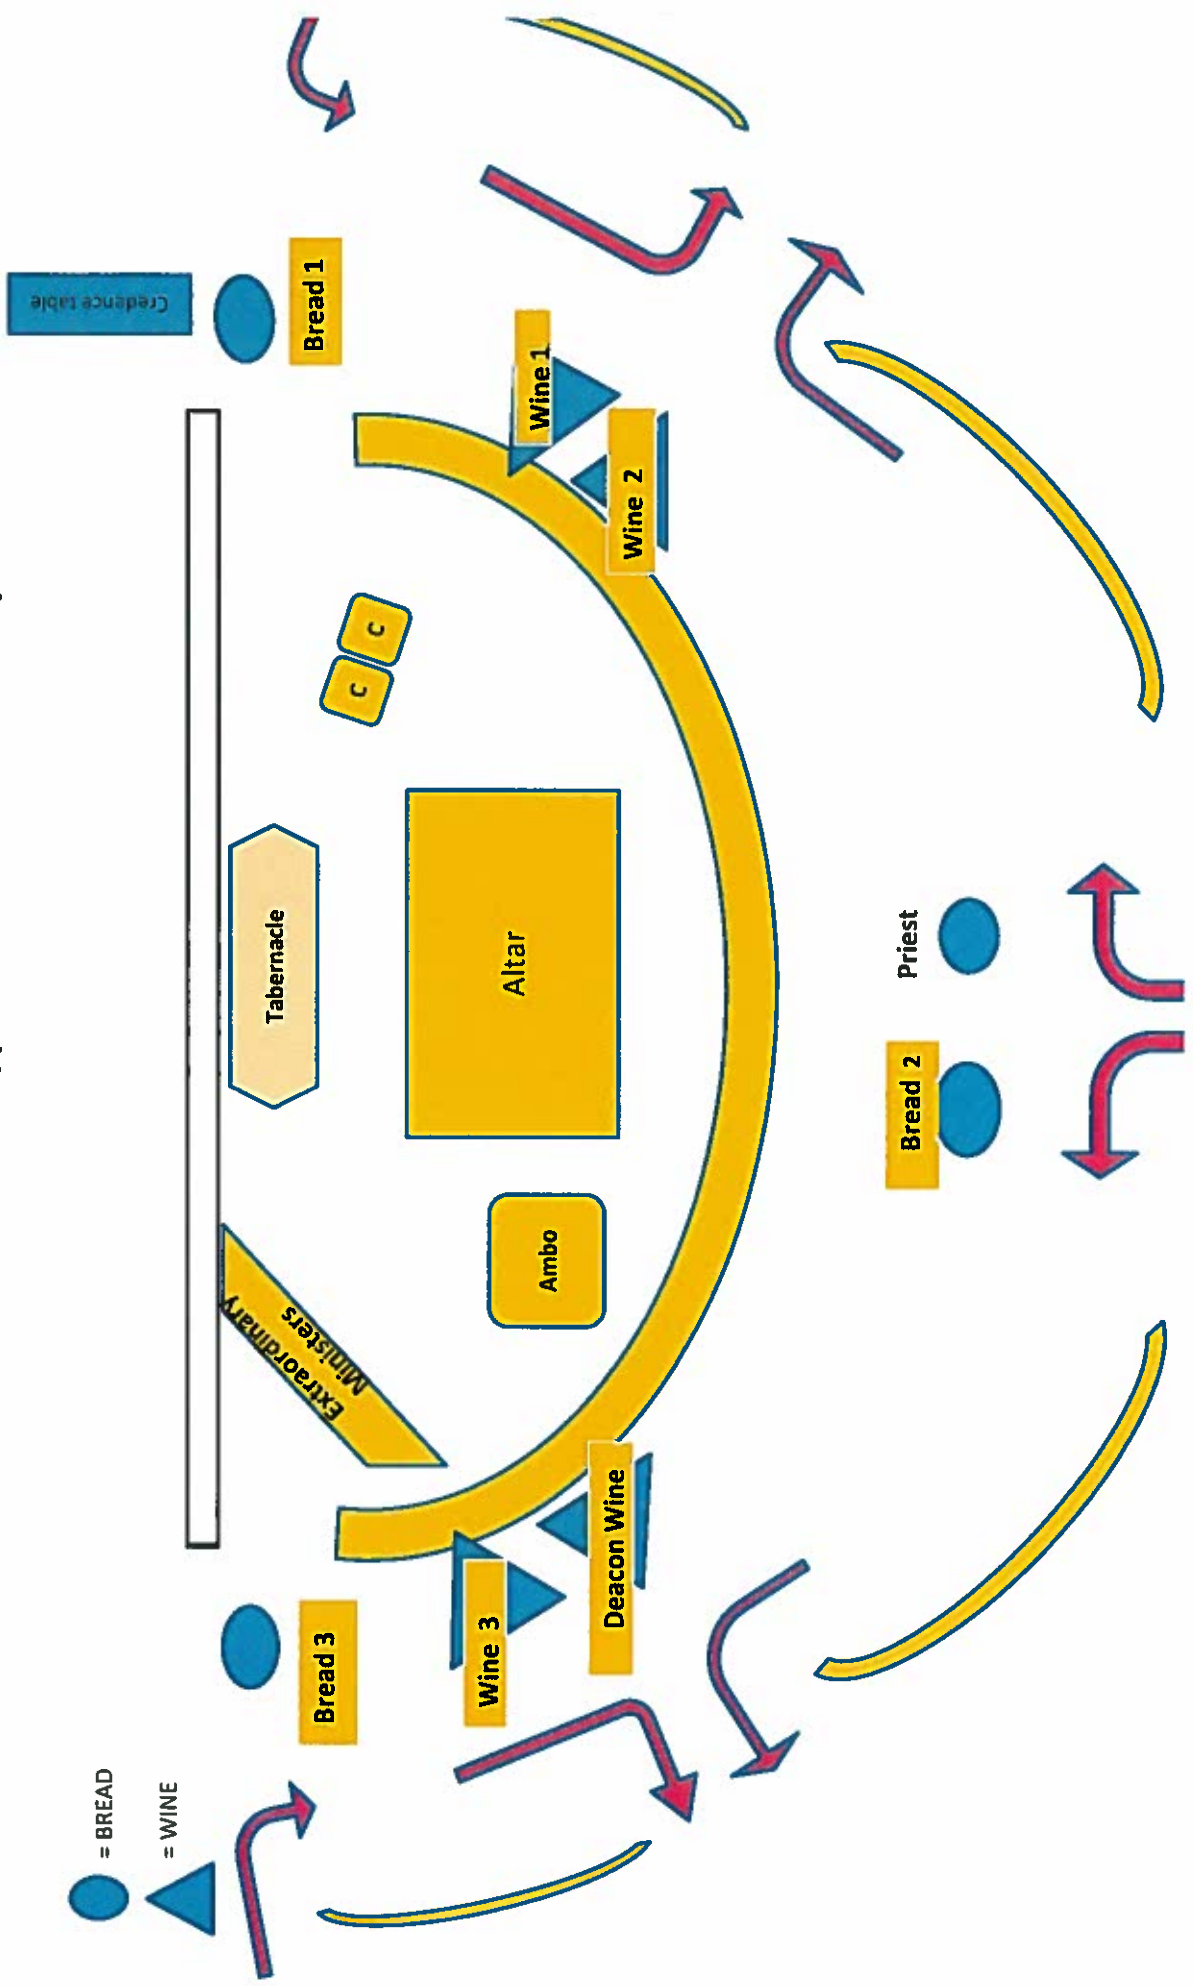

Flow chart for Communion /placement of Extraordinary Ministers

● = BREAD
▲ = WINE

Extraordinary Ministers

Tabernacle

Altar

Ambo

Bread 1

Wine 1

Wine 2

Credence table

Priest

Bread 2

Bread 3

Wine 3

Deacon Wine